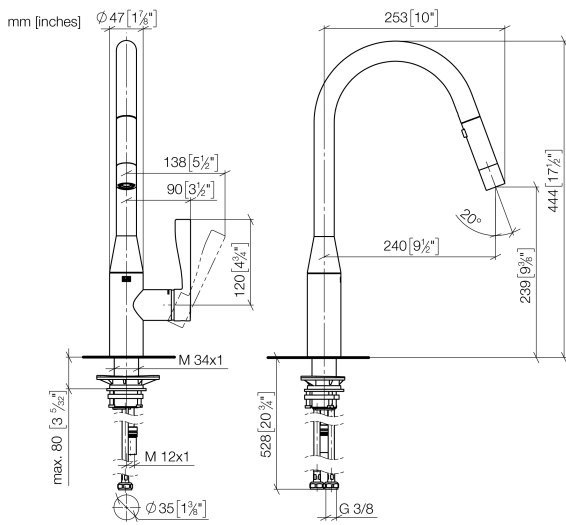

33 870 895

- 240mm projection
- pivotable spout 360°
- Optional swivel limiter available with swivel limiter set 12 821 970 90
- laminar and spray flow
- height of mixer 444 mm
- height up to laminar flow regulator 240 mm
- hole diameter 35 mm
- 1800 mm metal shower hose
- sprayface with anti-scaling system
- max. flow 10.4 l/min at 3 bar flow pressure
- lead-free
- This product can help a building meet the requirements of Green Building Rating Systems, e.g. LEED®, BREEAM®, DGNB

Recommended miscellaneous

Swivel limitation set - 12 821 970 90

Recommended miscellaneous

Strainer waste with control handle - Chrome 10 712 970-00

Recommended miscellaneous

Dispenser without rosette - Chrome 82 424 970-00

33 870 895

Flow rate chart

Certificates

Belgaqua_21-027- 27_3. LGA_28657. GDV_0400314.

33 870 895

Spare parts list

No.	Item Number	Name	Quantity used	Delivery time
1	90 12 11 148 00-00	shower	1	10
2	04 30 02 120 00-00	hose	1	10
3	90 28 22 302 00-00	spout	1	10
4	09 28 10 160 90	ring	1	2
5	09 28 10 162 90	ring	1	2
6	09 28 10 161 90	ring	1	2
7	90 15 05 064 00 90	cartridge	1	2
8	09 23 10 072 90	nut	1	60
9	09 14 10 190 90	seal	1	2
10	09 28 30 030-00	cover	1	10
11	09 20 89 020-00	handle	1	10
12	90 31 11 063 00 90	pin	1	2
13	90 31 20 087 00-00	plug	1	10
14	04 30 04 101 00 90	hose	2	2
15	04 28 20 067 00 90	pipe	1	2
16	04 30 11 040 00 90	fixing set	1	2
17	09 20 93 056 90	insert	1	2
18	90 24 03 253 00 90	adaptor	1	2
19	09 30 03 038 90	hose	1	2
20	04 21 50 010 00 90	accessories	1	2
21	90 30 09 031 00 90	key	1	2